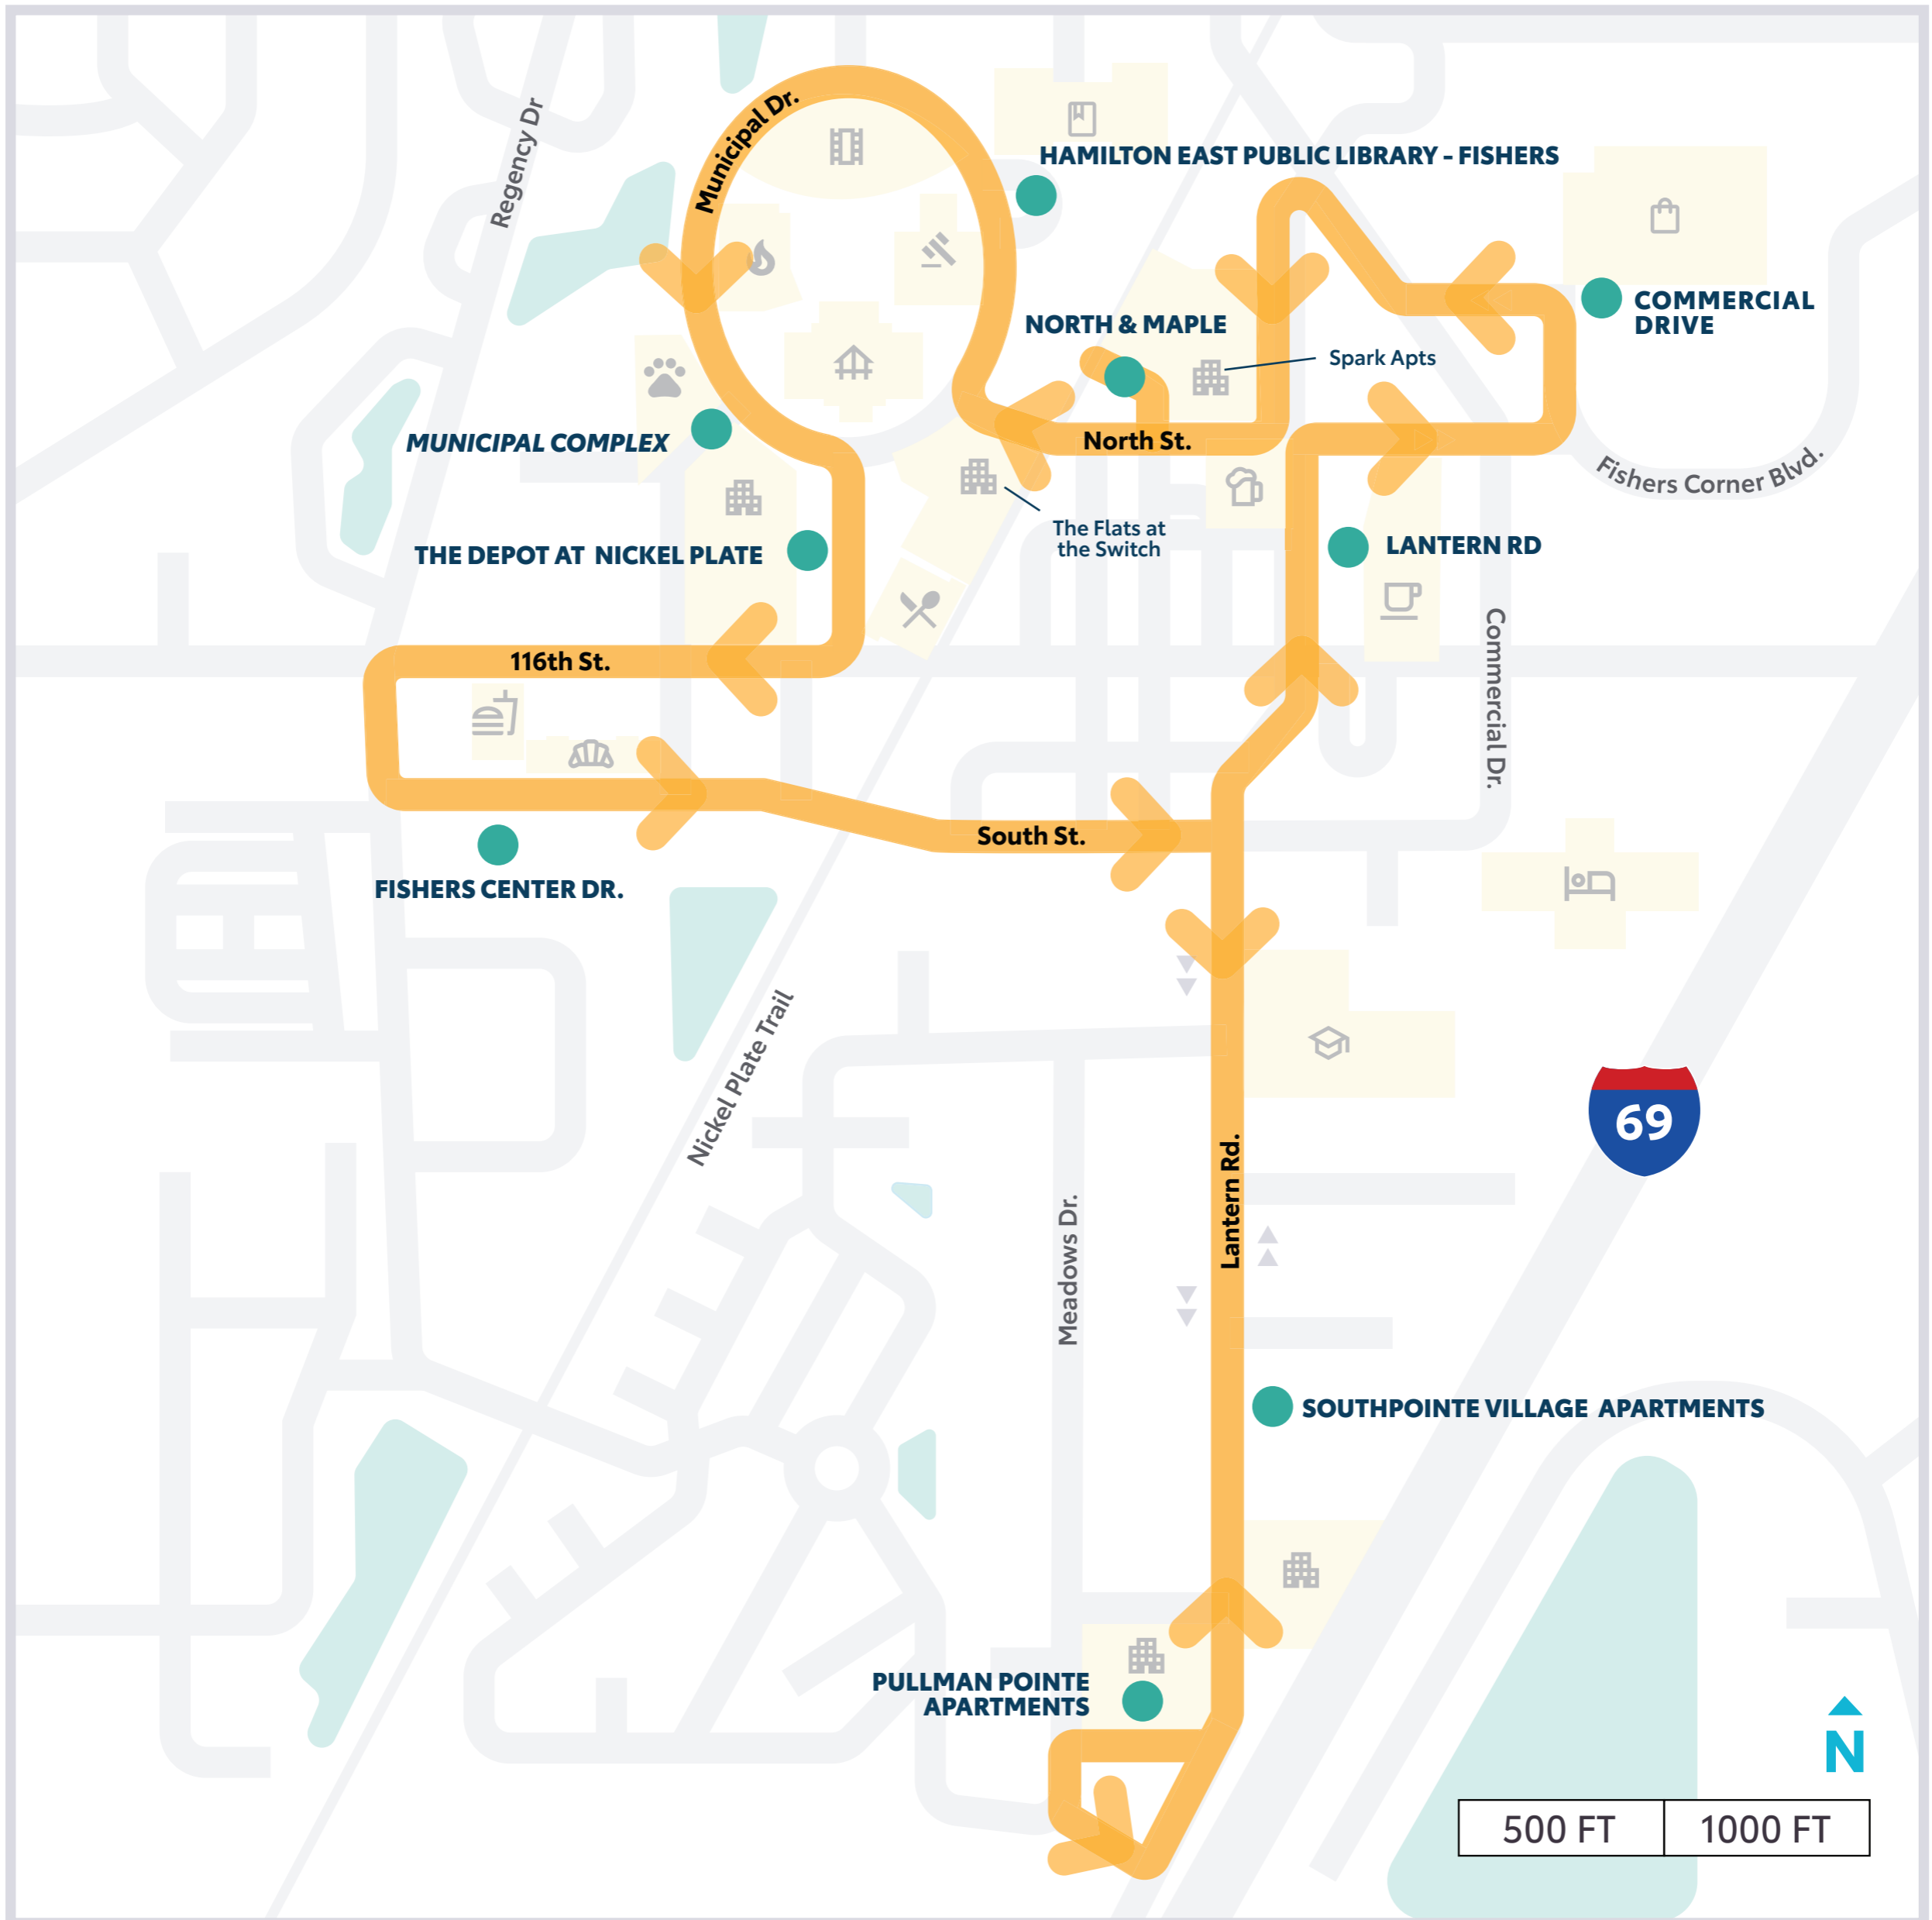

AV Shuttle Map

Monday - Friday 8am-8pm

Scan to
learn more

Service Route

Route Stop

Street

Local Landmark